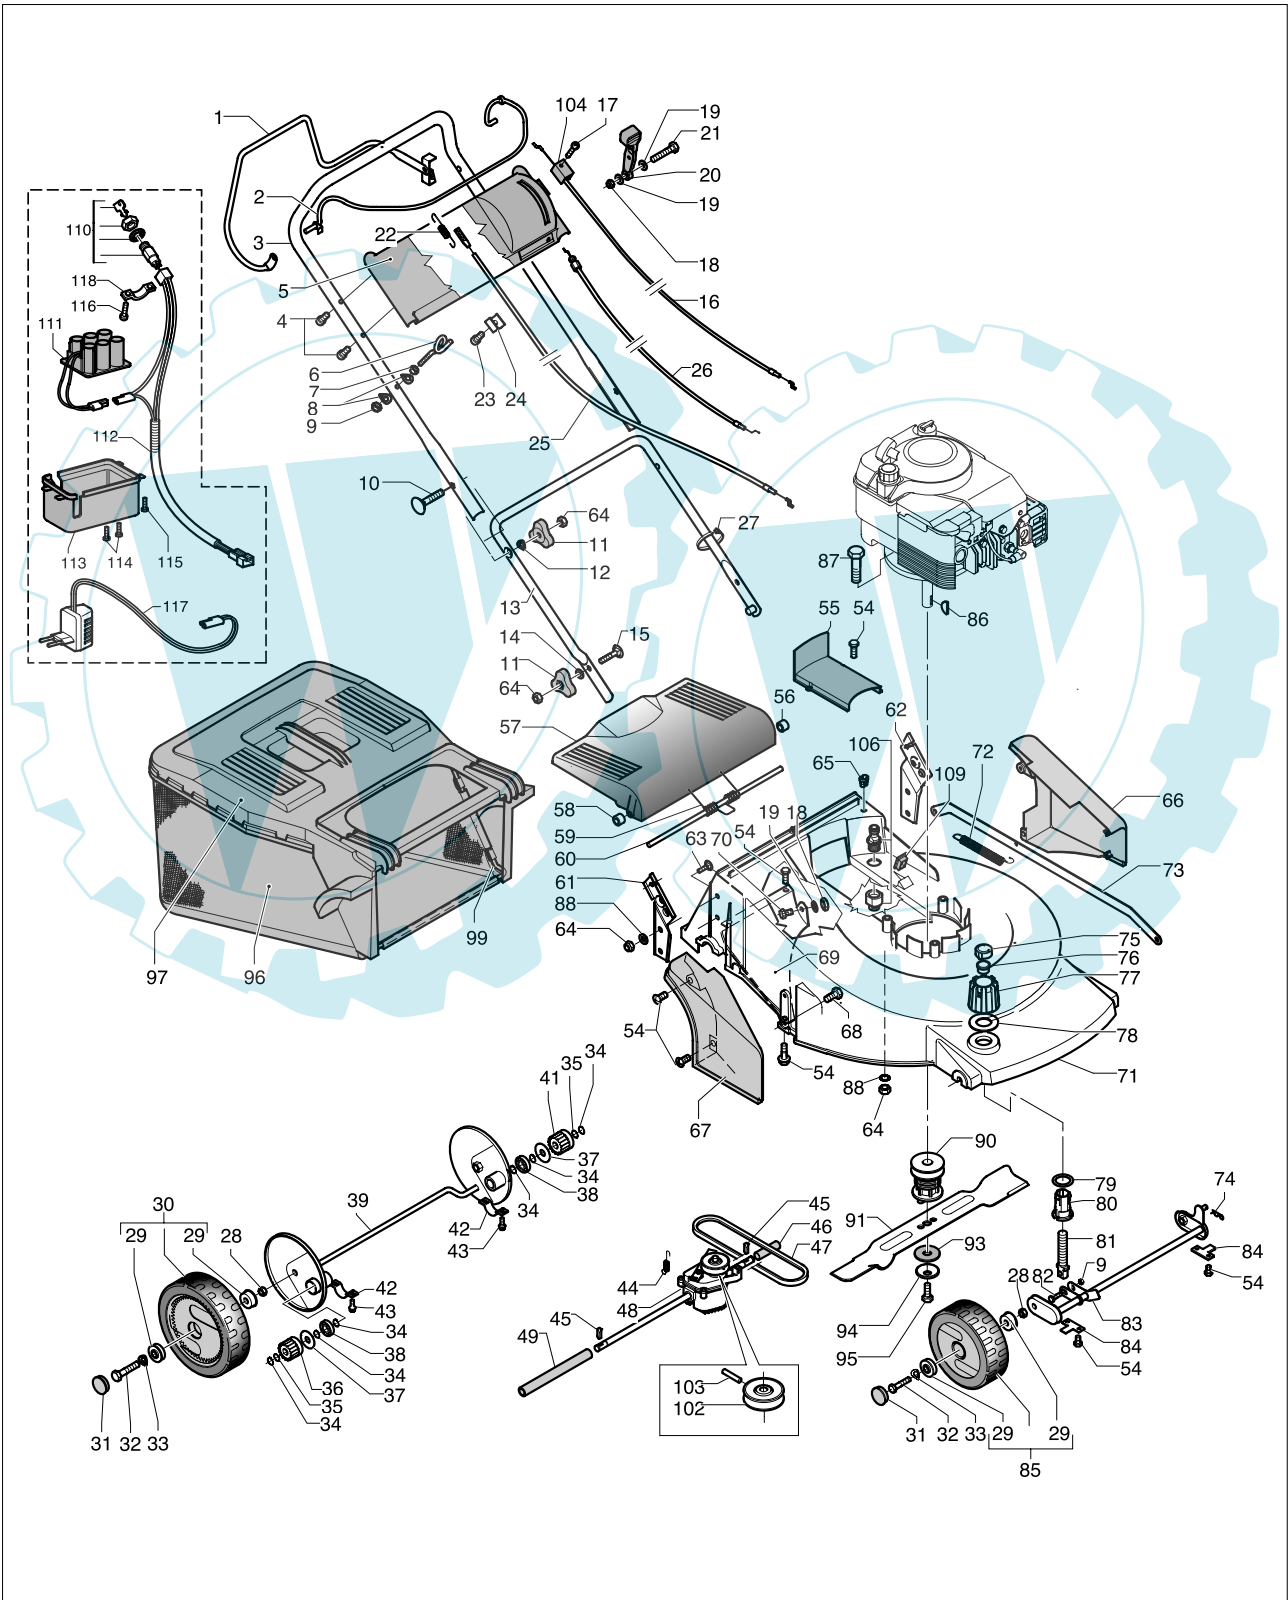

brand	MEP

date	FEB/03	SHEET 1/3

Model

MP 550 SK

Product number

9538758-30 9538758-31